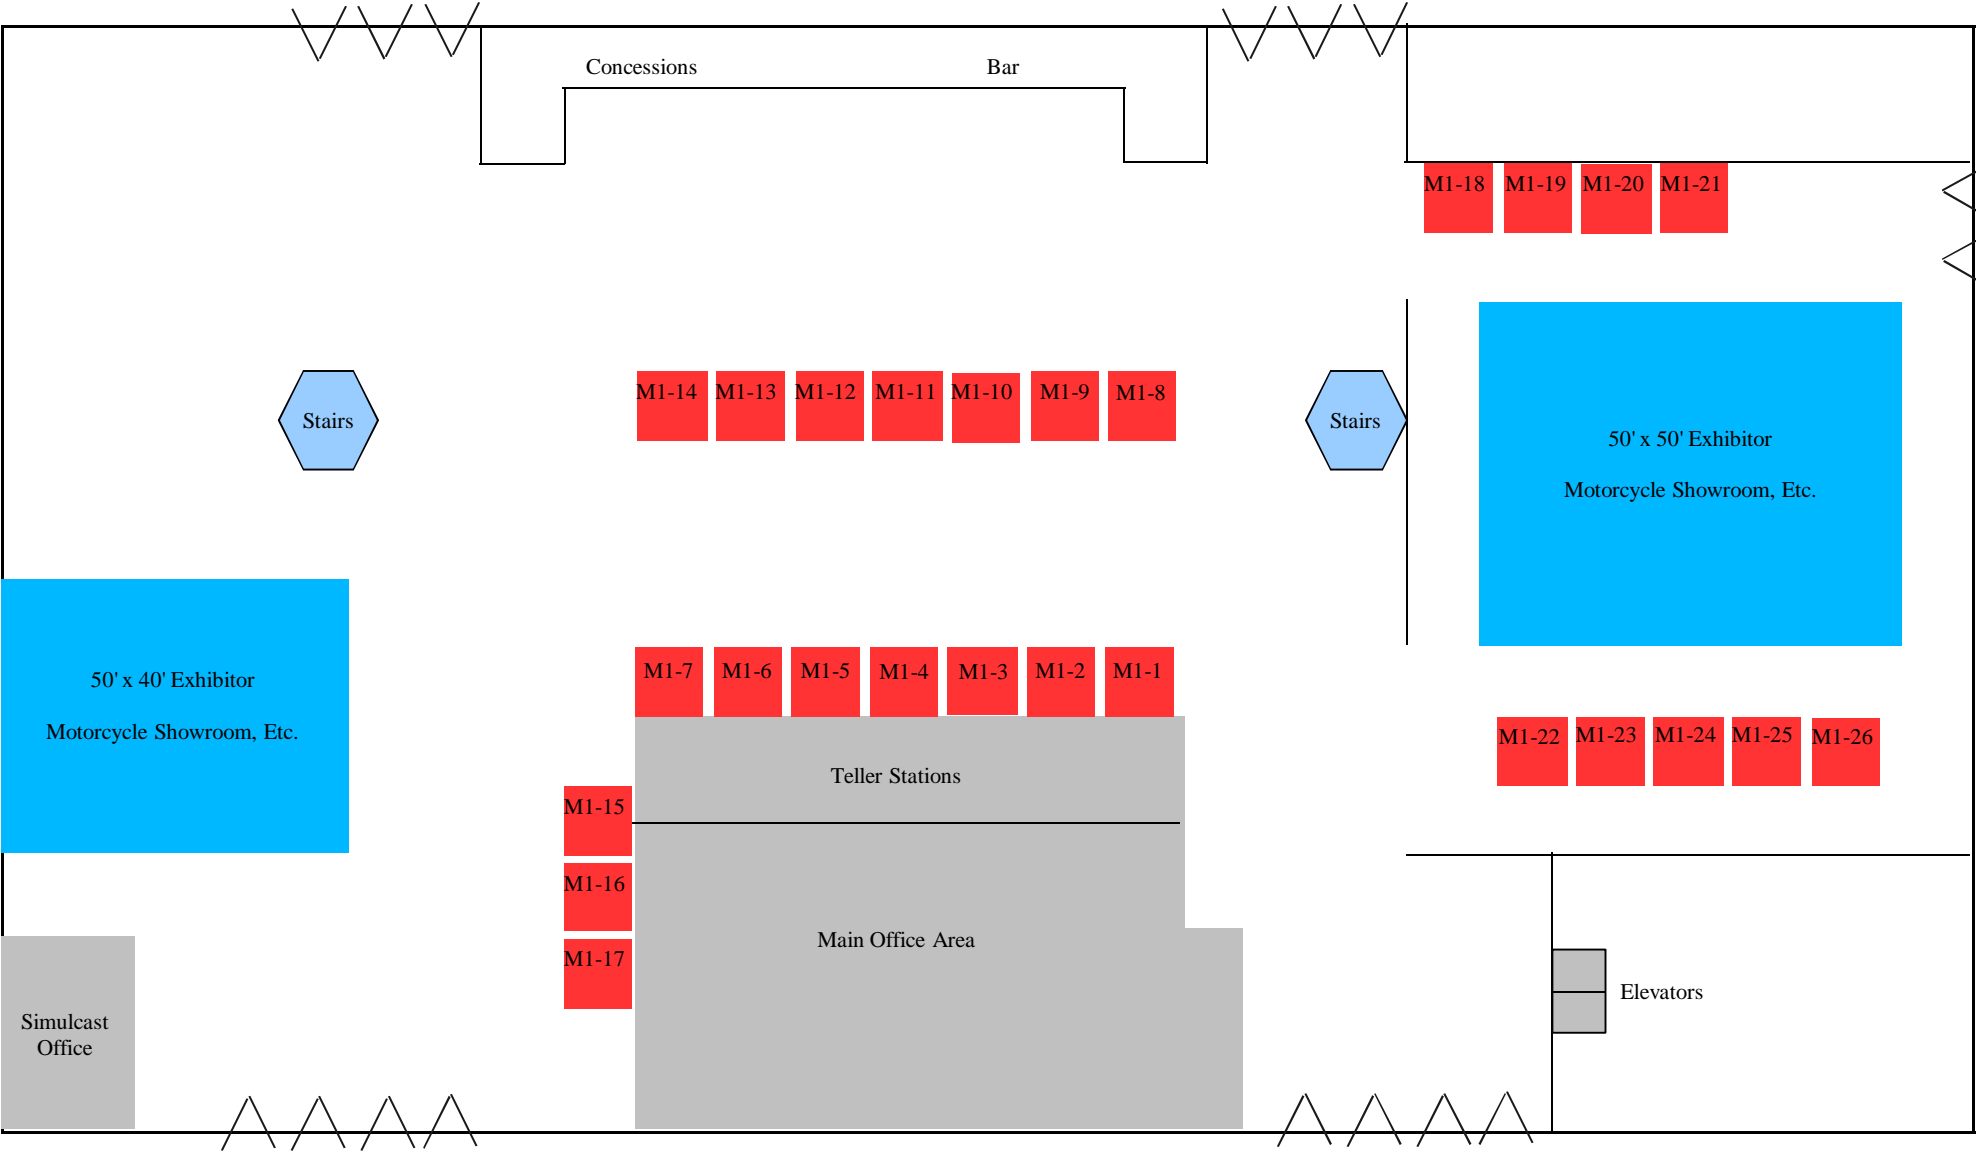

Main Building Floor 1 Layout

AMA Pro Racing 10/9/2010

< Outward Opening Doors

10' x 10' Exhibitor Booths - \$150

Large Exhibitor Area - \$500

Main Building Outside Front Layout

AMA Pro Racing 10/9/2010